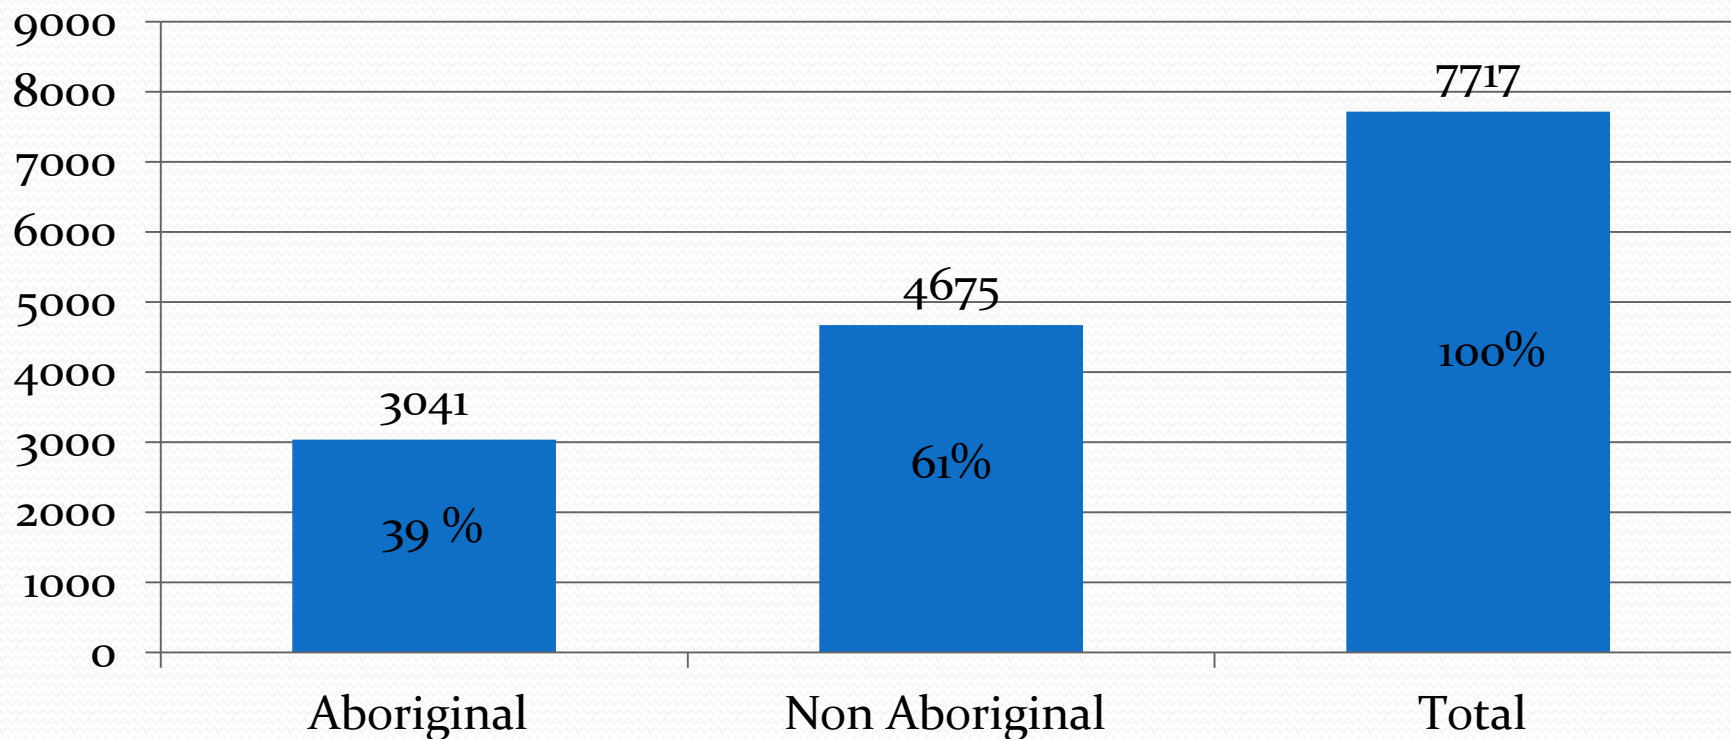

**CARRIER
LUMBER
LTD.**

**...a tradition of
innovation and quality.**

2015/2016 Admission of Youth to Correctional Services

Source: Statistic Canada - Released March 01, 2017 - Youth correctional statistics in Canada 2015/2016
<https://www.statcan.gc.ca/pub/85-002-x/2017001/article/14702/tbl/tblo5-eng.htm>